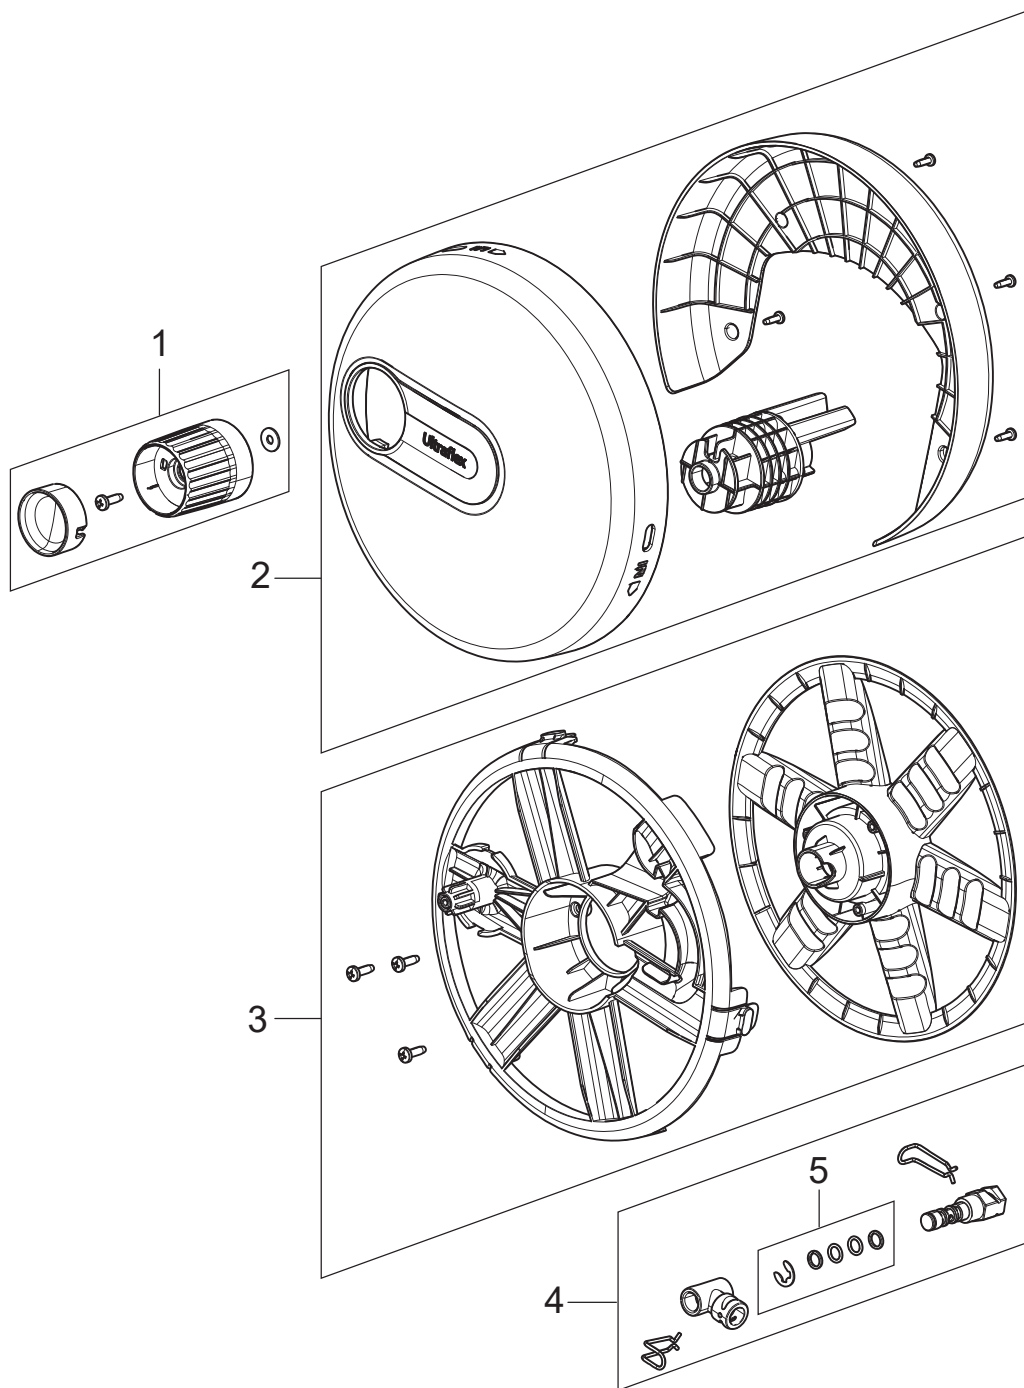

PARTS LIST

2023.03.21

TABLE OF CONTENTS

Overview	1
Hose reel	3
Motor Pump	5
Accessories	7

Excellent 160

Pos.	Vare-nr	Antal	Beskrivelse	Notes
1	106404529	1	Gardena hanekobling 3/4"	
2	128501719	1	FRONT COVER KIT	
3	128501720	1	FRONT CABINET	
4	128501721	1	HANDLE COMPLETE	
5	128501722	1	GUN AND LANCE HOLDER	
6	128501723	1	WHEEL	
7	128501724	1	WHEEL AXLE	
8	128501725	1	REAR CABINET	
9	128501726	1	WIRE HOLDER AND 2X SCREW	
10	128501727	1	MOTOR COVER	
11	128501728	1	CLEANING TOOL BLUE	
12	128501729	1	HOOKS AND STRAPS	
13	128501730	1	EPDM SEAL FOR IPX5-5V	
14	128501731	1	COVER PCBA BOTTOM	
15	128501732	1	O-RING 1381X.5 NBR SH70	
16	128501733	1	MAIN SWITCH 16(14)	
17	128501734	1	SEAL FOR IPX5 230V	
18	128501735	1	SWITCH KNOB AND AXLE AND O-RING	
19	128501736	1	COVER FOR ELECTRIC PARTS 160 170	
20	128501737	1	CABLE HOOK	
21	128501738	1	POWER CABLE EU	
21	128501739	1	POWER CABLE UK	
22	128501740	1	CAPACITOR 50UF	
23	1814741	1	CABLE TIE	
NS	128501691	1	10 PCS 4C BOX EXCELLENT 160	

Excellent 160

Pos.	Vare-nr	Antal	Beskrivelse	Notes
1	128501750	1	HANDLE GRIP	
2	128501751	1	HOSE REEL COVERS AND AXLE	
3	128501752	1	HOSE REEL SUPPORT	
4	128501629	1	ADAPTER SYSTEM	
5	128501630	1	GASKETS FOR ADAPTER SYSTEM	