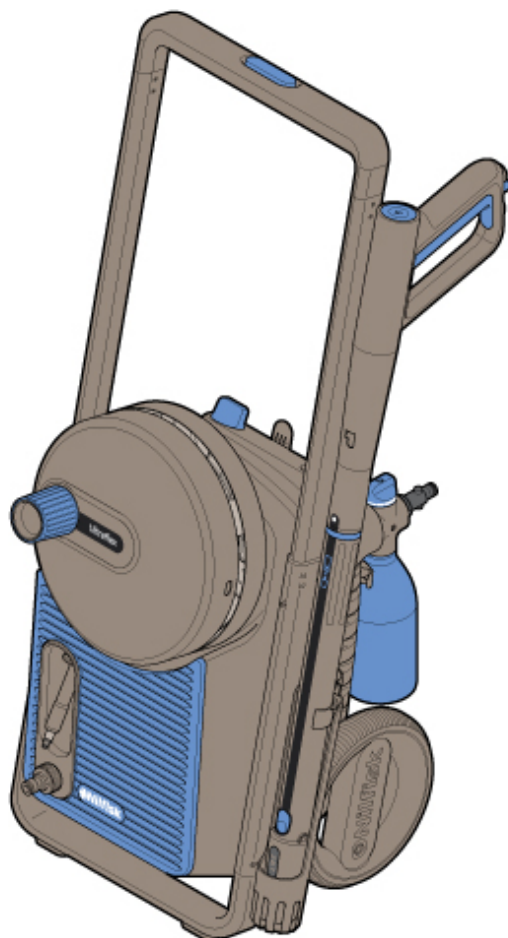

PARTS LIST

2023.03.21

TABLE OF CONTENTS

Overview	1
Hose reel	3
Motor Pump	5
Accessories	7

Excellent 160

Pos.	Vare-nr	Antal	Beskrivelse	Notes
1	106404529	1	Gardena hanekobling 3/4"	
2	128501719	1	FRONT COVER KIT	
3	128501720	1	FRONT CABINET	
4	128501721	1	HANDLE COMPLETE	
5	128501722	1	GUN AND LANCE HOLDER	
6	128501723	1	WHEEL	
7	128501724	1	WHEEL AXLE	
8	128501725	1	REAR CABINET	
9	128501726	1	WIRE HOLDER AND 2X SCREW	
10	128501727	1	MOTOR COVER	
11	128501728	1	CLEANING TOOL BLUE	
12	128501729	1	HOOKS AND STRAPS	
13	128501730	1	EPDM SEAL FOR IPX5-5V	
14	128501731	1	COVER PCBA BOTTOM	
15	128501732	1	O-RING 1381X.5 NBR SH70	
16	128501733	1	MAIN SWITCH 16(14)	
17	128501734	1	SEAL FOR IPX5 230V	
18	128501735	1	SWITCH KNOB AND AXLE AND O-RING	
19	128501736	1	COVER FOR ELECTRIC PARTS 160 170	
20	128501737	1	CABLE HOOK	
21	128501738	1	POWER CABLE EU	
21	128501739	1	POWER CABLE UK	
22	128501740	1	CAPACITOR 50UF	
23	1814741	1	CABLE TIE	
NS	128501691	1	10 PCS 4C BOX EXCELLENT 160	

Excellent 160

Pos.	Vare-nr	Antal	Beskrivelse	Notes
1	128501750	1	HANDLE GRIP	
2	128501751	1	HOSE REEL COVERS AND AXLE	
3	128501752	1	HOSE REEL SUPPORT	
4	128501629	1	ADAPTER SYSTEM	
5	128501630	1	GASKETS FOR ADAPTER SYSTEM	