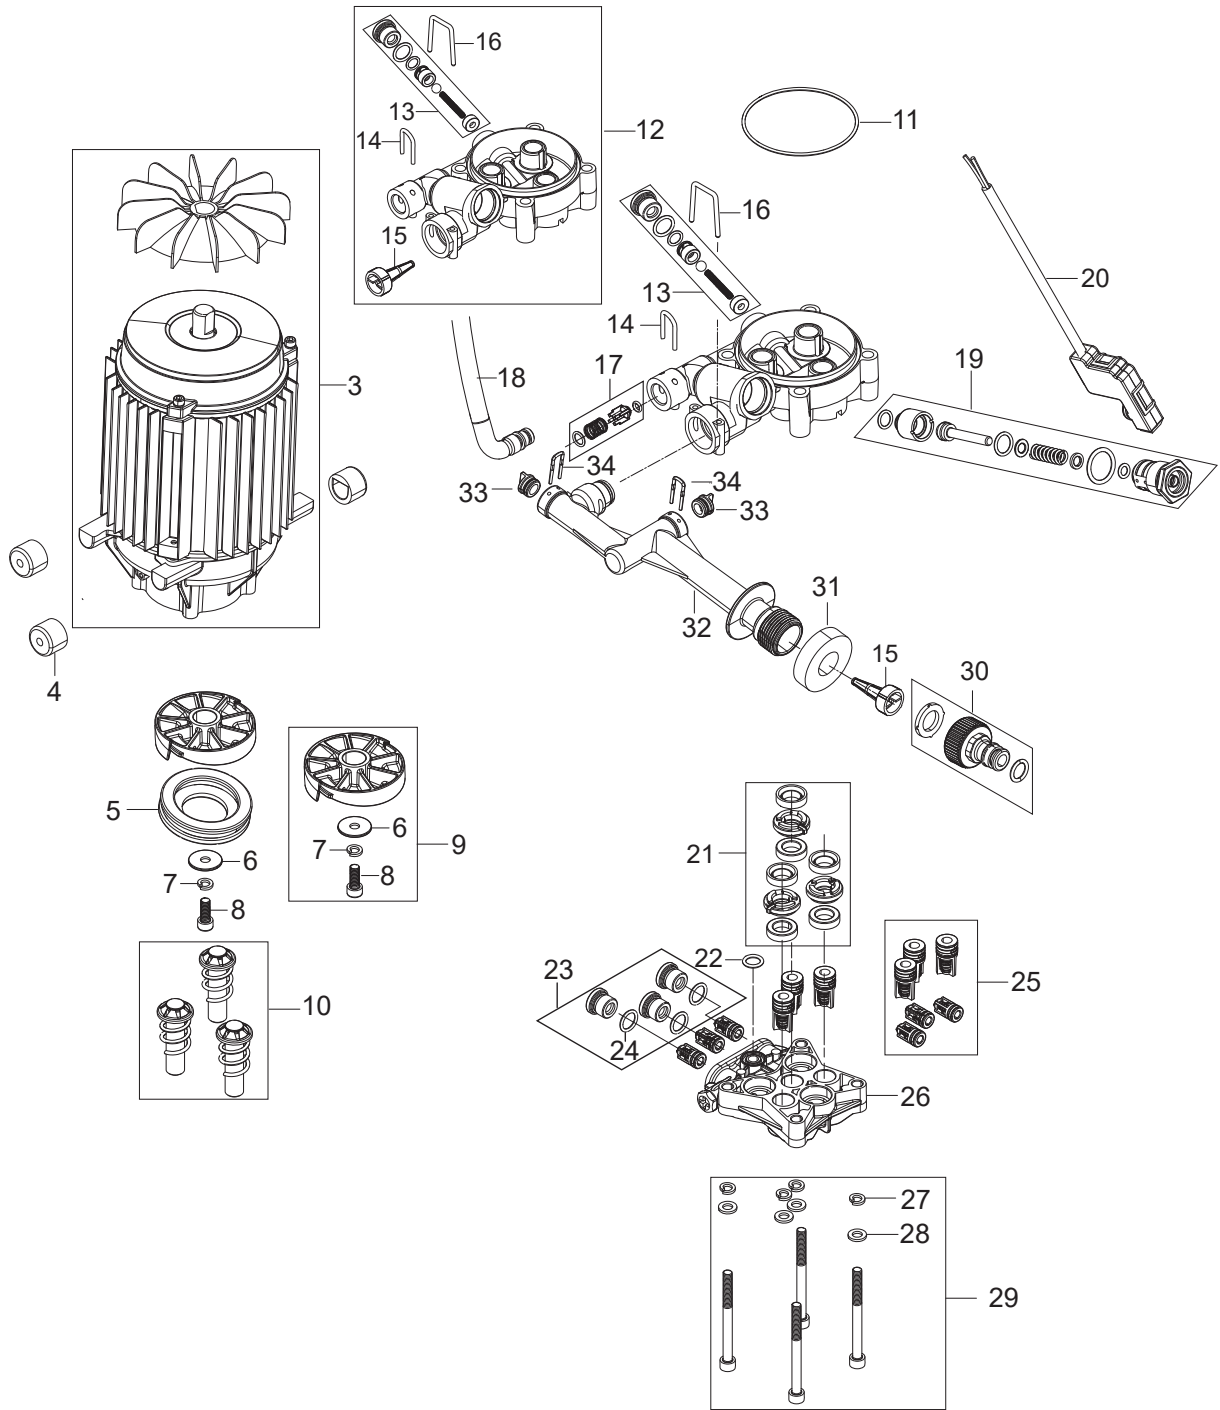

PARTS LIST

2023.03.21

TABLE OF CONTENTS

Overview	1
Hose reel	3
Motor Pump	5
Accessories	7

Excellent 160

Pos.	Vare-nr	Antal	Beskrivelse	Notes
1	106404529	1	Gardena hanekobling 3/4"	
2	128501719	1	FRONT COVER KIT	
3	128501720	1	FRONT CABINET	
4	128501721	1	HANDLE COMPLETE	
5	128501722	1	GUN AND LANCE HOLDER	
6	128501723	1	WHEEL	
7	128501724	1	WHEEL AXLE	
8	128501725	1	REAR CABINET	
9	128501726	1	WIRE HOLDER AND 2X SCREW	
10	128501727	1	MOTOR COVER	
11	128501728	1	CLEANING TOOL BLUE	
12	128501729	1	HOOKS AND STRAPS	
13	128501730	1	EPDM SEAL FOR IPX5-5V	
14	128501731	1	COVER PCBA BOTTOM	
15	128501732	1	O-RING 1381X.5 NBR SH70	
16	128501733	1	MAIN SWITCH 16(14)	
17	128501734	1	SEAL FOR IPX5 230V	
18	128501735	1	SWITCH KNOB AND AXLE AND O-RING	
19	128501736	1	COVER FOR ELECTRIC PARTS 160 170	
20	128501737	1	CABLE HOOK	
21	128501738	1	POWER CABLE EU	
21	128501739	1	POWER CABLE UK	
22	128501740	1	CAPACITOR 50UF	
23	1814741	1	CABLE TIE	
NS	128501691	1	10 PCS 4C BOX EXCELLENT 160	

Excellent 160

Pos.	Vare-nr	Antal	Beskrivelse	Notes
1	128501750	1	HANDLE GRIP	
2	128501751	1	HOSE REEL COVERS AND AXLE	
3	128501752	1	HOSE REEL SUPPORT	
4	128501629	1	ADAPTER SYSTEM	
5	128501630	1	GASKETS FOR ADAPTER SYSTEM	