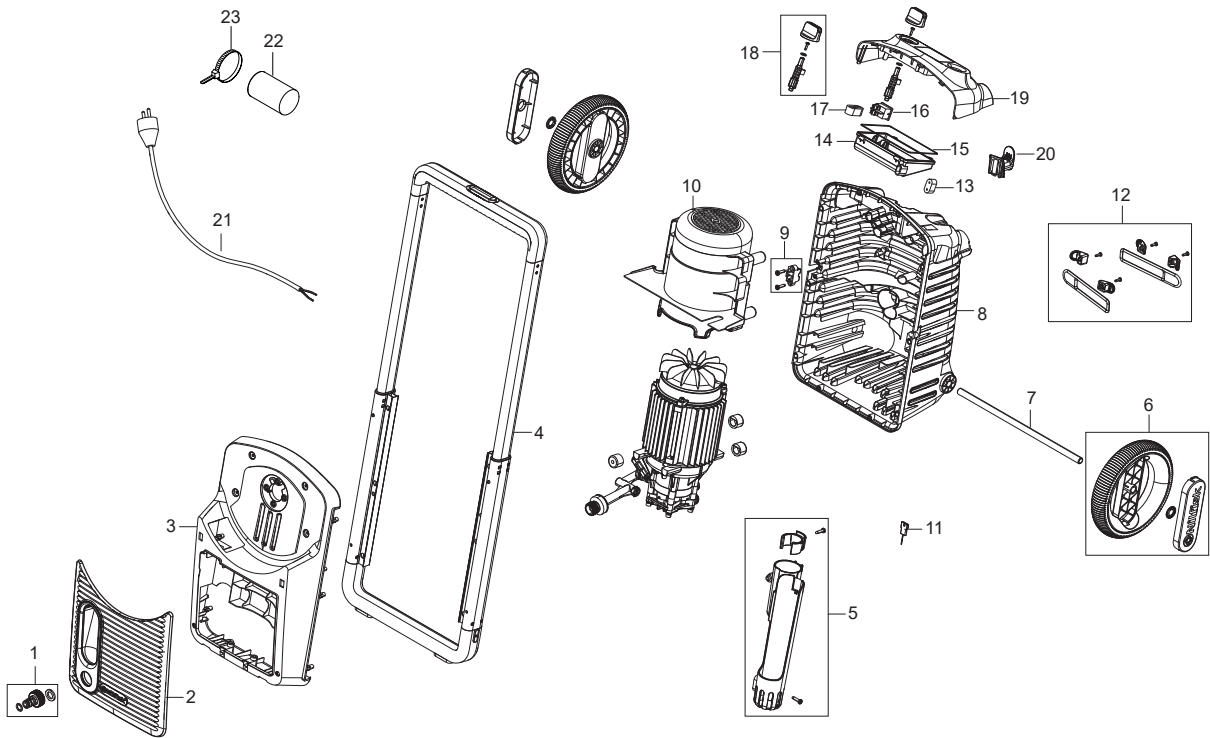

PARTS LIST

2023.03.21

TABLE OF CONTENTS

Overview	1
Hose reel	3
Motor Pump	5
Accessories	7

Excellent 160

Pos.	Vare-nr	Antal	Beskrivelse	Notes
1	106404529	1	Gardena hanekobling 3/4"	
2	128501719	1	FRONT COVER KIT	
3	128501720	1	FRONT CABINET	
4	128501721	1	HANDLE COMPLETE	
5	128501722	1	GUN AND LANCE HOLDER	
6	128501723	1	WHEEL	
7	128501724	1	WHEEL AXLE	
8	128501725	1	REAR CABINET	
9	128501726	1	WIRE HOLDER AND 2X SCREW	
10	128501727	1	MOTOR COVER	
11	128501728	1	CLEANING TOOL BLUE	
12	128501729	1	HOOKS AND STRAPS	
13	128501730	1	EPDM SEAL FOR IPX5-5V	
14	128501731	1	COVER PCBA BOTTOM	
15	128501732	1	O-RING 1381X.5 NBR SH70	
16	128501733	1	MAIN SWITCH 16(14)	
17	128501734	1	SEAL FOR IPX5 230V	
18	128501735	1	SWITCH KNOB AND AXLE AND O-RING	
19	128501736	1	COVER FOR ELECTRIC PARTS 160 170	
20	128501737	1	CABLE HOOK	
21	128501738	1	POWER CABLE EU	
21	128501739	1	POWER CABLE UK	
22	128501740	1	CAPACITOR 50UF	
23	1814741	1	CABLE TIE	
NS	128501691	1	10 PCS 4C BOX EXCELLENT 160	

Excellent 160

Pos.	Vare-nr	Antal	Beskrivelse	Notes
1	128501750	1	HANDLE GRIP	
2	128501751	1	HOSE REEL COVERS AND AXLE	
3	128501752	1	HOSE REEL SUPPORT	
4	128501629	1	ADAPTER SYSTEM	
5	128501630	1	GASKETS FOR ADAPTER SYSTEM	