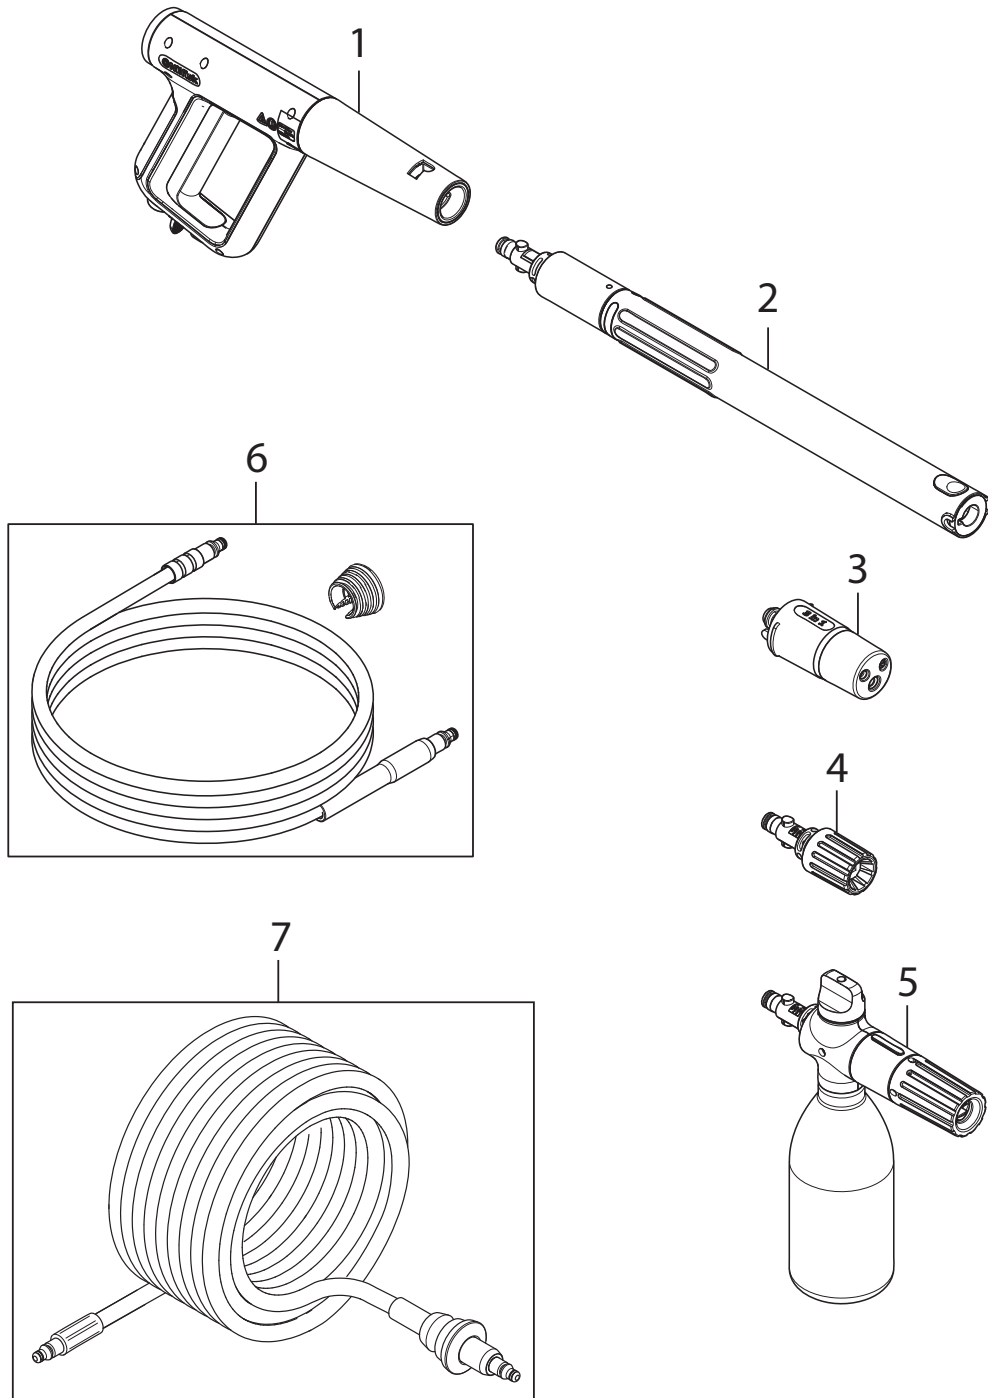

Pos.	Vare-nr	Antal	Beskrivelse	Notes
3	128501741	1	MOTOR MODULE 2.1KW ALU 50HZ	
4	128501742	1	VIBRATION DAMPER	
5	128500605	1	THRUST BALL BEARING	
6	127130066	1	Spændeskive Ø22XØ6.4X1.5	
7	127500050	1	SPRING WASHER	
8	128500608	1	SCREW M6X16 10.9 FZB ISO4762	
9	128501744	1	WOBBLE DISC NA01 10°	
10	128500616	1	PISTON COMPLETE KIT 3PCS	
11	127440078	1	o-ring 72x2	
12	128500618	1	CYLINDERBLOCK KIT W.EASY START	
13	128500619	1	Easy start kit	
14	128500620	1	U-PIN OUTLET	
15	128500195	1	Tilgangsfilter	
16	128500675	1	U-PIN INLET	
17	128500624	1	Kontraventil	
18	128501623	1	INTERNAL HP HOSE KIT	
19	128500625	1	START/STOP VALVE D3.2	
20	128501746	1	MICROSWITCH BOX COMPLETE	
21	128500993	1	THRUST COLLAR WATER KIT	
22	128500630	1	O-RING 10.0X2.2 NBR 90	
23	128500851	1	PRESSURE VALVE PLUG KIT	
24	127440085	1	O-Ring 11.7X2.0 Sh90	
25	128500855	1	INLET OUTLET VALVE 6PCS	
26	128501323	1	CYLINDERHEAD AND SCREW	
27	127500029	1	WASHER	
28	127500050	1	SPRING WASHER	
29	128501635	1	SCREW M6X70 DIN 912 4PCS	
30	106404529	1	Gardena hanekobling 3/4"	
31	128500578	1	INLET GASKET	
32	128501747	1	WATER INLET NA FLOW A	
33	128501748	1	CAP SEAL INLET	
34	128501749	2	U-PIN SEAL CAP 8X22.5X1.8